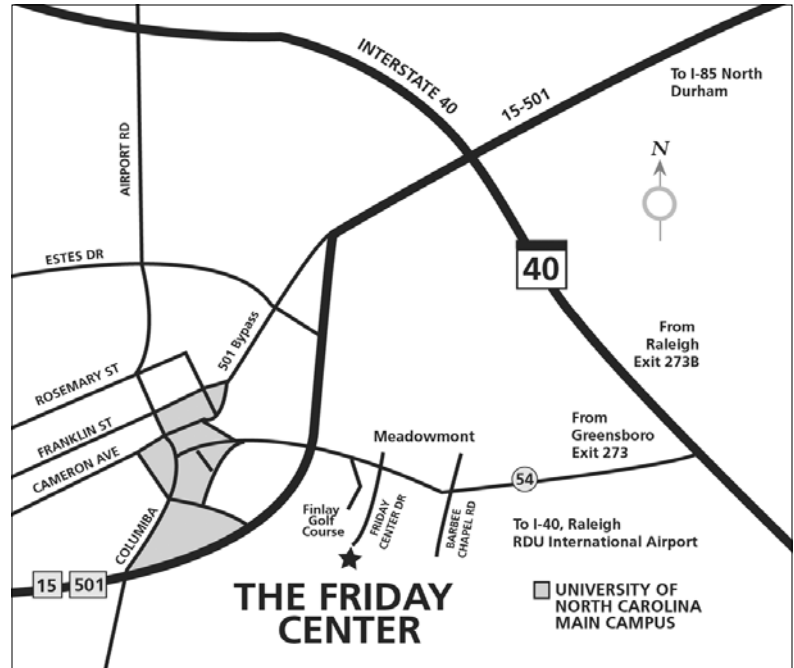

Directions to the Friday Center

The Friday Center is located at 100 Friday Center Drive, Chapel Hill, NC 27517, approximately three miles east of the UNC-Chapel Hill campus, just off Highway 54 East (Raleigh Road). The Center is a short distance from Interstate 40 (from Raleigh, I-40 exit 273A; from Greensboro, I-40 exit 273).

From Durham:

Take I-85 South to 15-501. Take I-40 East to Exit 273 and follow the directions above.

From Charlotte:

Take I-85 North to Greensboro (I-85 and I-40 intersect in Greensboro) and follow the directions from Greensboro above.

From Raleigh:

Take I-40 to Exit 273A (Hwy 54 West/Chapel Hill). Proceed to the fifth stoplight, turn left onto Friday Center Drive (approximately two miles), and take the second right into the Friday Center parking area. Guest parking is on the left; the Friday Center is on the right.

From points south of Chapel Hill, arriving on Hwy 15-501 North:

Take the 15-501/54 East bypass as you approach Chapel Hill. Take the Hwy 54 East exit (approximately two miles) toward Raleigh. Proceed to the fourth stoplight, turn right onto Friday Center Drive, and take the second right into the Friday Center parking area. Guest parking is on the left; the Friday Center is on the right.